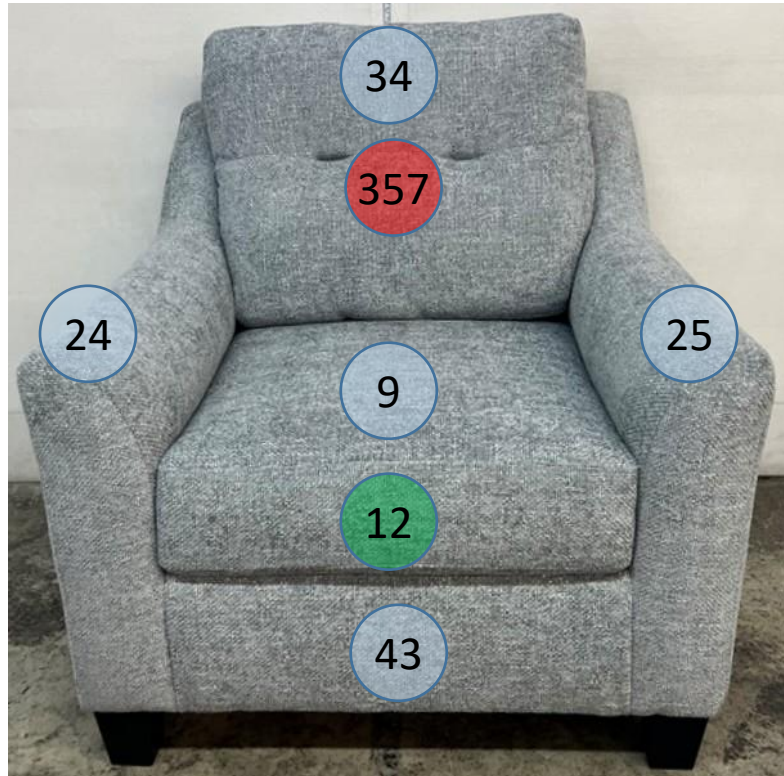

3710620

Call Out	Description
●	Blown Fiber
●	Cushion Chaise Pad - top Pad
●	Cushion Foam
●	KD Component
●	Cover